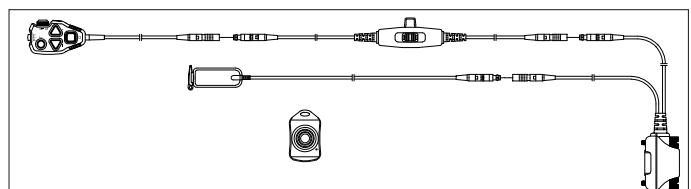

Description:

Enhances existing Sepura wired Remote Control Unit (RCU) to support a 'low profile' Wireless PTT only keyfob transmitter.

The Wireless Keyfob PTT unit is "paired" to the central interface to prevent operation from other "wireless" PTT's operating in close proximity. Re-pairing can be simply carried out by the User if required. Operational range, 3-5 metres.

Configurable for: - Sepura SRH3500/3800 and SRC3300 Only.