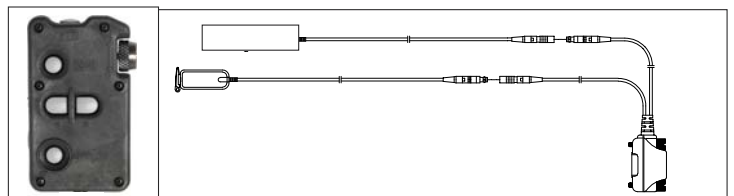

Description:

Sepura SRH3500/3800 and SRC3300 Wireless Remote Control Unit (WRCU), with integral re-chargeable battery. All functions of the standard RCU are replicated with full wireless control of PTT, TONE, Talk-Group, Volume and an Option button (Programmable). The WRCU communicates directly with a wireless receiver module, connected to the Sepura facility connector interface lead, in place of the standard, wired RCU.

The Wireless RCU unit is "paired" to the receiver module to prevent operation from other "wireless" RCU's used in close proximity. Re-pairing can be simply carried out by the User if required. Operational range, 3-5 metres.

Configurable for: - Sepura SRH3500/3800 and SRC3300 Only