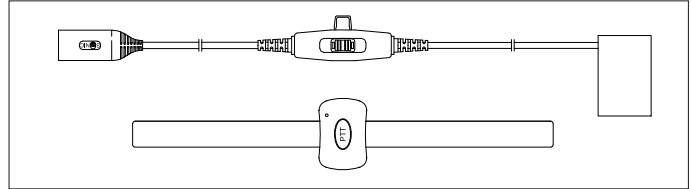

Motorcycle, Bodyworn Terminal Interface/ PTT

ITEM 01

Description:

Allows motorcycle helmet communications to be connected directly to a body worn radio terminal. A local PTT switch is provided on the central interface together with an adjustable clothing clip.

The system also features a weatherproof, Ruggedised Wireless handlebar PTT switch which is mounted to the left hand handlebar grip for ease of operation whilst riding.

The Wireless Handlebar PTT unit is "paired" to the central interface to prevent operation from other "wireless" PTT's operating in close proximity. Re-pairing can be simply carried out by the User if required. Operational range, 3-5 metres.

Configurable for:- Sepura SRH3500/3800 and SRC3300, Motorola MTH650/800 and EADS THR880i. Other radio types available on request.