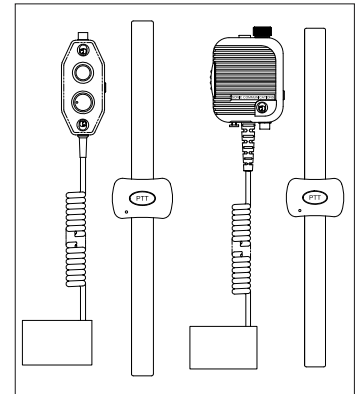

Firearms/Tactical Interfaces (HIU/RAT-2)

ITEM 04

Description:

The HIU and RAT-2 are now both available with Wireless functionality. Suitable for Firearms, Intervention and Sniper applications, both the HIU and RAT-2 offer their own individual features plus Wireless PTT in the form of a rugged, weatherproof PTT switch. The switch can be handheld or mounted to the stock/grip of a firearm.

The Wireless PTT unit is "paired" to the central interface to prevent operation from other "wireless" PTT's used in close proximity. Re-pairing can be simply carried out by the User if required. Operational range, 3-5 metres.

Configurable for:- Sepura SRH3500/3800 and SRC3300, Motorola MTH650/800 and EADS THR880i. Other radio types available on request.