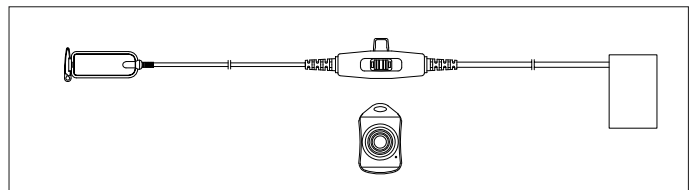

Description:

Allows the user to communicate covertly using a body worn radio terminal and covert wireless earpiece (not included) The system offers a local PTT switch and a 'low profile' Wireless PTT only keyfob.

The Wireless Keyfob PTT is "paired" to the central interface to prevent operation from other "wireless" PTT's operating in close proximity. Re-pairing can be simply carried out by the User if required. Operational range, 3-5 metres.

Configurable for:- Sepura SRH3500/3800 and SRC3300, Motorola MTH650/800 and EADS THR880i. Other radio types available on request.