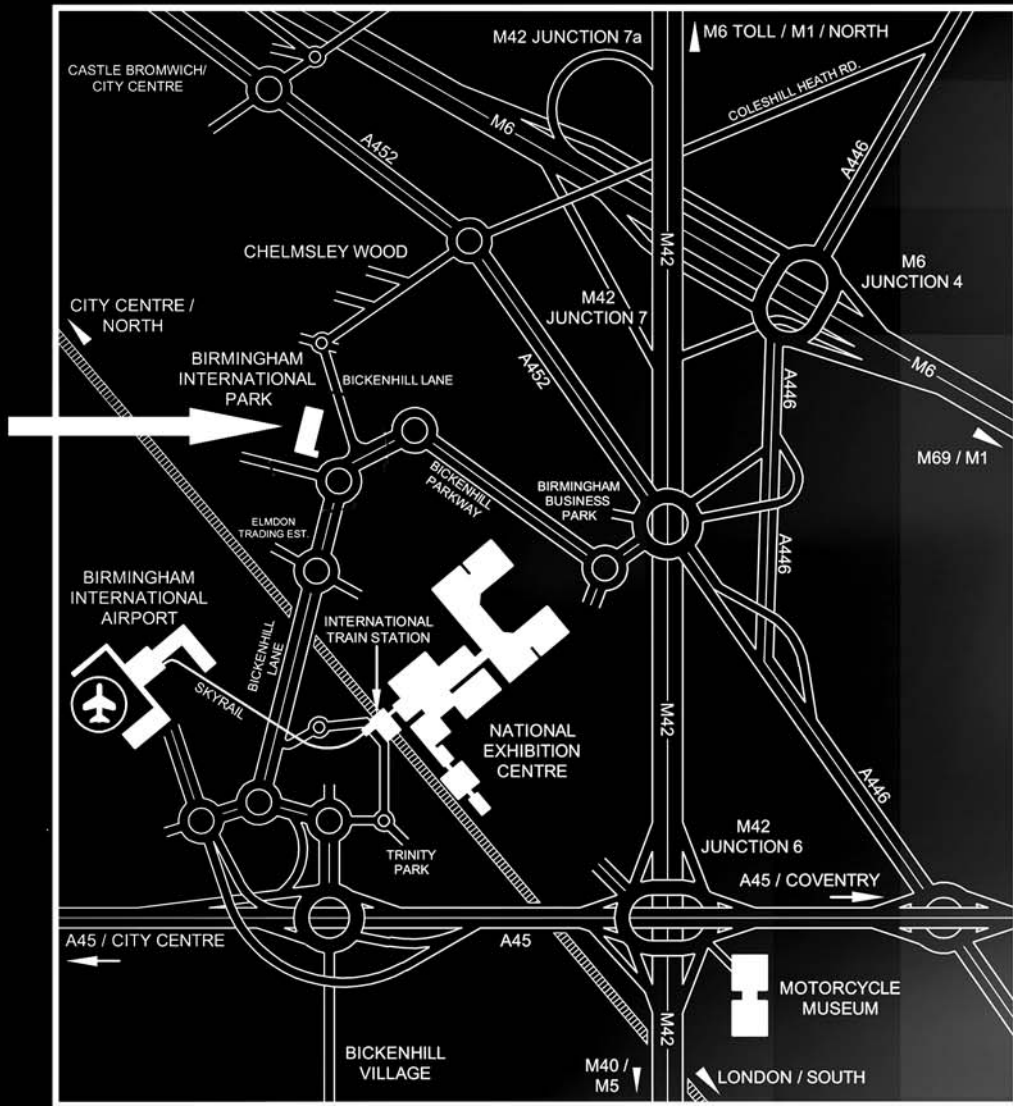

SONIC

COMMUNICATIONS

Sonic Communications (International) Ltd
Birmingham International Park
Starley Way, Bickenhill, Birmingham, B37 7HB England
Telephone: +44 (0) 121 781 4400 (switchboard)
Fax: +44 (0) 121 781 4402 (sales) +44 (0) 121 781 4404 (general)
<http://www.sonic-comms.com> E-mail: sales@sonic-comms.com

The Association of
Police and Public
Security Suppliers

ISO 9001:2000
FM30176