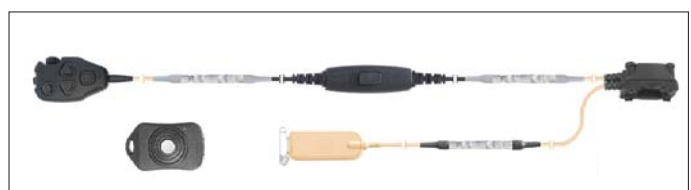

Description:

Enhances existing Sepura wired Remote Control Unit (RCU) to support a 'low profile' Wireless PTT only keyfob transmitter.

The Wireless Keyfob PTT unit is "paired" to the central interface to prevent operation from other "wireless" PTT's operating in close proximity. Re-pairing can be simply carried out by the User if required. Operational range, 3-5 metres.

Configurable for: - Sepura SRH3500/3800 and SRC3300 Only.